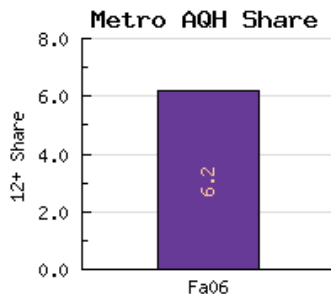

Topline - Graphs with Trends

Arbitron Radio Listening Estimates

Persons 12+, Mon-Sun 6a-12m

Data © Arbitron, Inc.

WUVS-LP - Muskegon MI

Survey Period	METRO				TOTAL MARKET		
	AQH		CUME		AQH	CUME	Avg TSL
	Persons(00)	Share	Persons(00)	Rating	Persons(00)	Hrs/Week	
Fa06	12	6.2	140	9.5	12	140	10.8