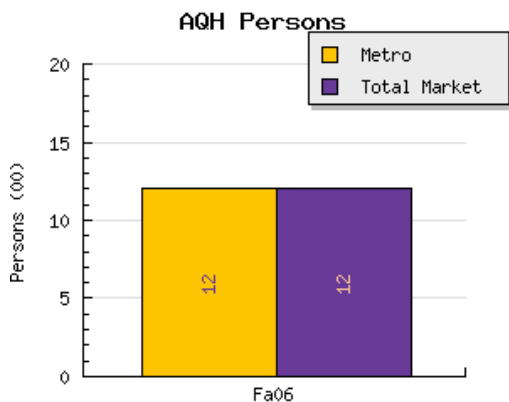

Topline - Graphs with Trends

Arbitron Radio Listening Estimates

Persons 12+, Mon-Sun 6a-12m

Data © Arbitron, Inc.

WUVS-LP - Muskegon MI

Survey Period	METRO				TOTAL MARKET		
	AQH		CUME		AQH	CUME	Avg TSL
	Persons(00)	Share	Persons(00)	Rating	Persons(00)	Hrs/Week	
Fa06	12	6.2	140	9.5	12	140	10.8