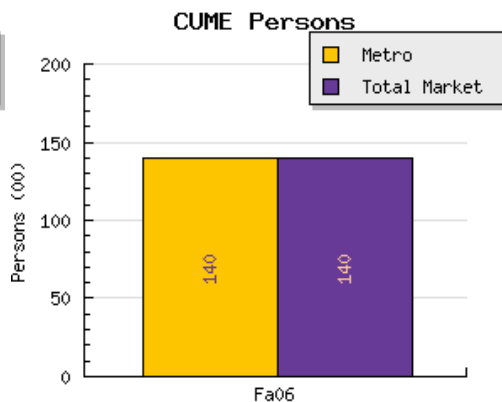

Topline - Graphs with Trends

Arbitron Radio Listening Estimates

Persons 12+, Mon-Sun 6a-12m

Data © Arbitron, Inc.

WUVS-LP - Muskegon MI

Survey Period	METRO				TOTAL MARKET		
	AQH		CUME		AQH	CUME	Avg TSL
	Persons(00)	Share	Persons(00)	Rating	Persons(00)	Hrs/Week	
Fa06	12	6.2	140	9.5	12	140	10.8