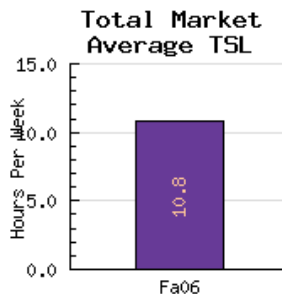

Topline - Graphs with Trends

Arbitron Radio Listening Estimates

Persons 12+, Mon-Sun 6a-12m

Data © Arbitron, Inc.

WUVS-LP - Muskegon MI

Survey Period	METRO				TOTAL MARKET		
	AQH		CUME		AQH	CUME	Avg TSL
	Persons(00)	Share	Persons(00)	Rating	Persons(00)	Hrs/Week	
Fa06	12	6.2	140	9.5	12	140	10.8