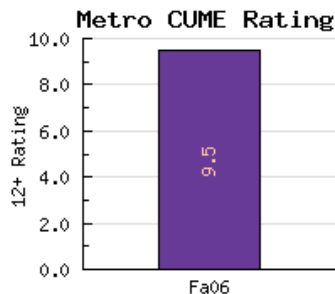

Topline - Graphs with Trends

Arbitron Radio Listening Estimates

Persons 12+, Mon-Sun 6a-12m

Data © Arbitron, Inc.

WUVS-LP - Muskegon MI

Survey Period	METRO				TOTAL MARKET		
	AQH		CUME		AQH	CUME	Avg TSL
	Persons(00)	Share	Persons(00)	Rating	Persons(00)	Hrs/Week	
Fa06	12	6.2	140	9.5	12	140	10.8